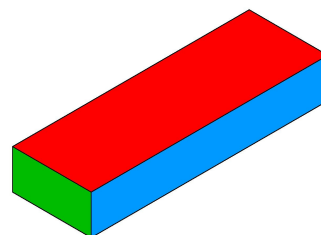

## Fun Shapes Play Set FS28

FS010

FS24

FS19

FS09

## Fun Shapes Versatile Set FS29

FS010

FS24

FS09

FS07

FS19

FS06

Download an order form at [sunshade.co.nz](http://sunshade.co.nz)  
or call 0800 Sunshade (0800 786 742) to speak to our friendly team.