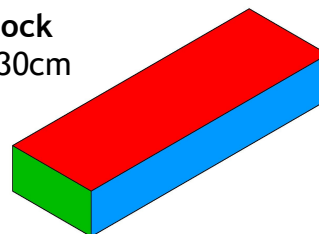

## Blocks

For climbing, jumping, balancing and building.

FS03

FS04

Small block  
60x120x30cm  
FS08

Long cube  
120x30x30cm  
Half long cube  
60x30x30cm

Large block  
60x180x30cm  
FS09

Cube  
60x60x30cm  
FS07

## Landing Pads

Providing a safe surface for landings and cushioning falls.

Small landing pad  
120x60x7cm  
FS10

Large landing pad  
180x60x7cm  
FS11

Download an order form at [sunshade.co.nz](http://sunshade.co.nz)  
or call 0800 Sunshade (0800 786 742) to speak to our friendly team.