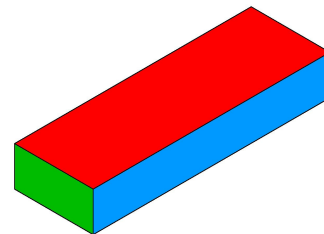

## Fun Shapes Play Set FS28

FS010

FS24

FS19

FS09

## Fun Shapes Versatile Set FS29

FS010

FS24

FS09

FS07

FS19

FS06

Download an order form at [sunshade.co.nz](http://sunshade.co.nz)  
or call 0800 Sunshade (0800 786 742) to speak to our friendly team.